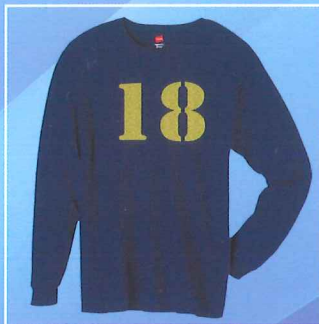

GLITTER™

MultiCut™
By POLI-TAPE

IDEAL FOR

- T-Shirts
- Sportswear
- Dancewear
- Costumes
- Hats
- Work Wear
- Uniforms
- Bags

FEATURES

- ✓ Washable from 40°C
- ✓ Tumble Dry
- ✓ Transfer film with special effects
- ✓ Covered with a self-adhesive polyester liner
- ✓ Some colors are sublimatable

Technical Specifications

- Available in 32 colors/patterns
- Roll Sizes: 19-20" x 1, 3, 6, 12, 27 yard
- Transfers between 300-330 f for 15 seconds.
  See instruction guide for detailed instructions
- Recommended blade – 45/60 degree
- Special optical effects
- Some may have textured effects

JOTO™

Bringing images to life!™

www.jotoimagingsupplies.com

tel: 1.800.565.5686 | 1.604.520.1803

fax: 1.800.565.5622 | 1.604.520.1833

Blaine, WA | Las Vegas, NV | Nashville, TN

Vancouver, BC | Mississauga, ON